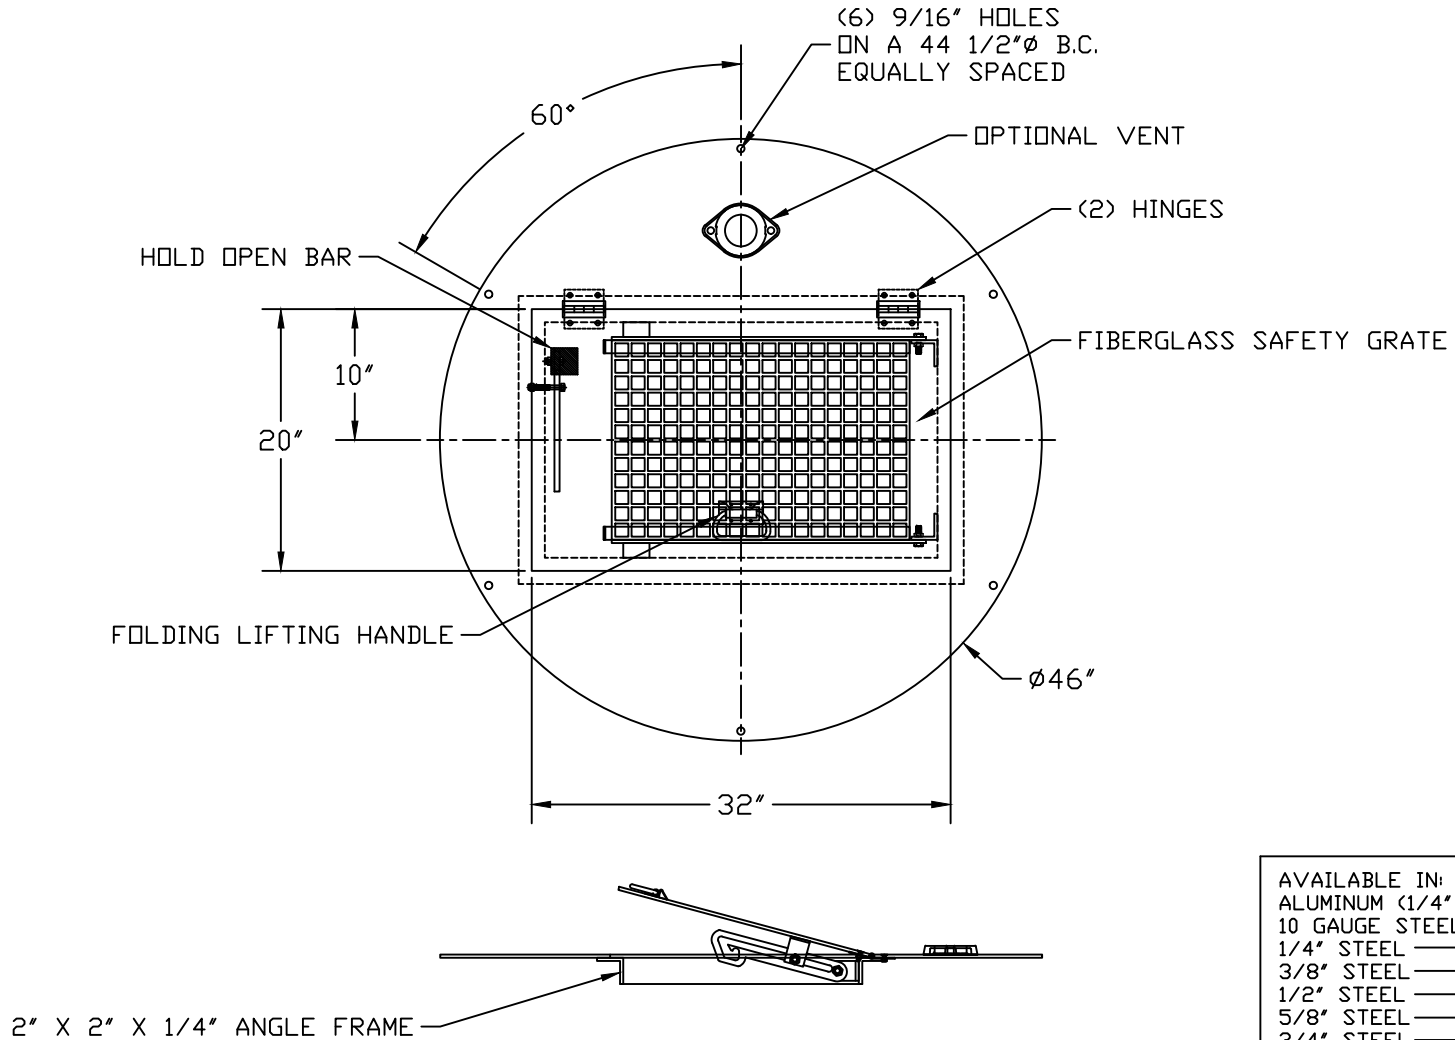

PART/PRINT NO.
LB-42HDC-SG

PART DESCRIPTION
ROUND HINGED DOOR COVER W/ SAFETY GRATE

DATE
06/17/16

THIS DRAWING IS THE SOLE PROPERTY OF AK INDUSTRIES, INC.

AVAILABLE IN:	
ALUMINUM (1/4" ONLY)	<input type="checkbox"/>
10 GAUGE STEEL	<input type="checkbox"/>
1/4" STEEL	<input type="checkbox"/>
3/8" STEEL	<input type="checkbox"/>
1/2" STEEL	<input type="checkbox"/>
5/8" STEEL	<input type="checkbox"/>
3/4" STEEL	<input type="checkbox"/>
1" STEEL	<input type="checkbox"/>
GALVANIZED (STEEL ONLY)	<input type="checkbox"/>
EPOXY COATED (STEEL ONLY)	<input type="checkbox"/>