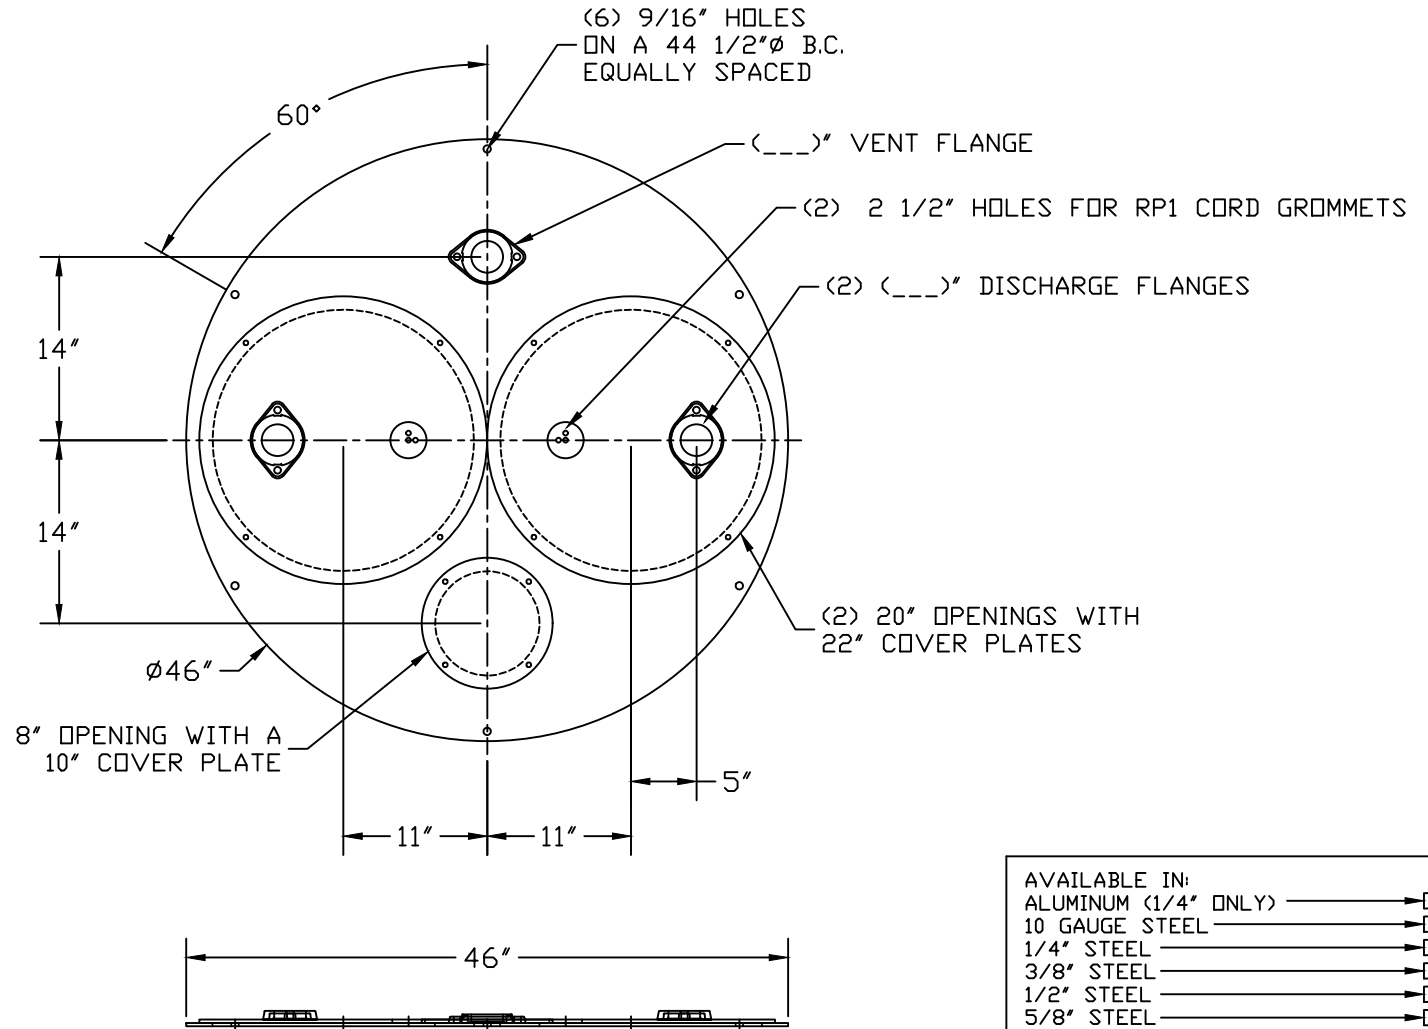

PART/PRINT NO.
LB-4202

PART DESCRIPTION
ROUND DUPLEX COVER

DATE
06/17/16

THIS DRAWING IS THE SOLE PROPERTY OF AK INDUSTRIES, INC.

- AVAILABLE IN:
- ALUMINUM (1/4" ONLY)
 - 10 GAUGE STEEL
 - 1/4" STEEL
 - 3/8" STEEL
 - 1/2" STEEL
 - 5/8" STEEL
 - 3/4" STEEL
 - 1" STEEL
 - GALVANIZED (STEEL ONLY)
 - EPOXY COATED (STEEL ONLY)