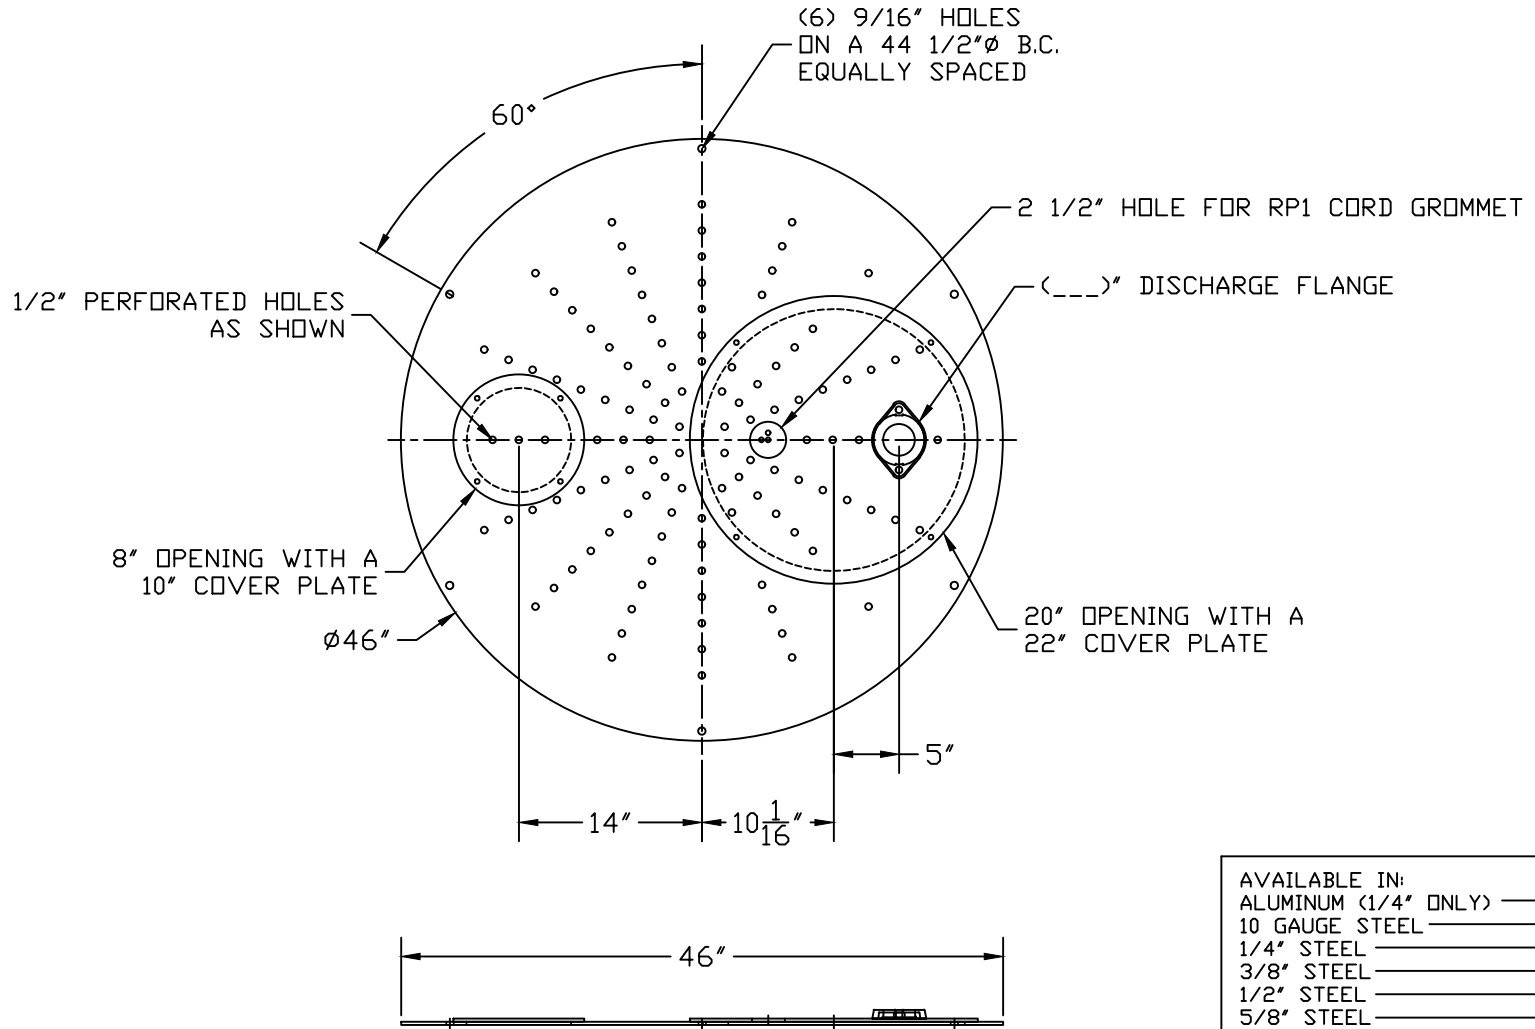

PART/PRINT NO.  
LB-4201 PERF

PART DESCRIPTION  
ROUND SIMPLEX PERFORATED COVER

DATE  
06/17/16

THIS DRAWING IS THE SOLE PROPERTY OF AK INDUSTRIES, INC.

- AVAILABLE IN:
- ALUMINUM (1/4" ONLY)
  - 10 GAUGE STEEL
  - 1/4" STEEL
  - 3/8" STEEL
  - 1/2" STEEL
  - 5/8" STEEL
  - 3/4" STEEL
  - 1" STEEL
  - GALVANIZED (STEEL ONLY)
  - EPOXY COATED (STEEL ONLY)