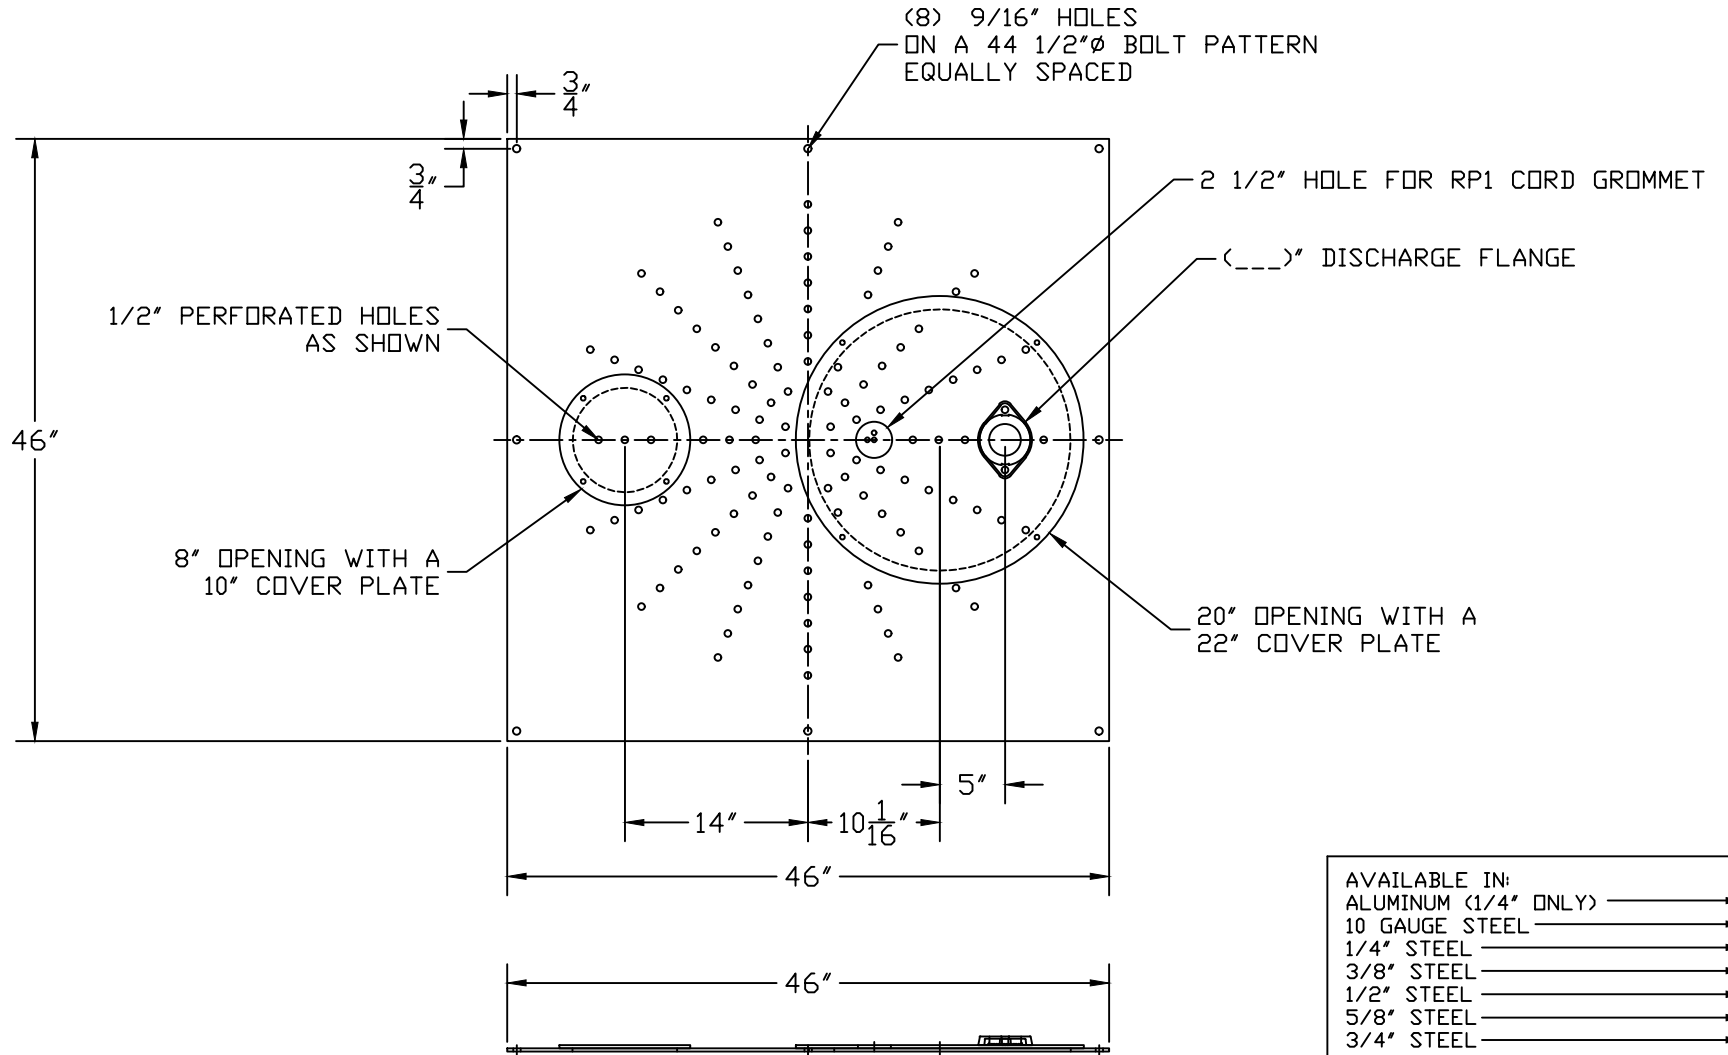

PART/PRINT NO.  
LB-4201-01 PERF

PART DESCRIPTION  
SQUARE SIMPLEX PERFORATED COVER

DATE  
06/17/16

THIS DRAWING IS THE SOLE PROPERTY OF AK INDUSTRIES, INC.

- AVAILABLE IN:
- ALUMINUM (1/4" ONLY)
  - 10 GAUGE STEEL
  - 1/4" STEEL
  - 3/8" STEEL
  - 1/2" STEEL
  - 5/8" STEEL
  - 3/4" STEEL
  - 1" STEEL
  - GALVANIZED (STEEL ONLY)
  - EPOXY COATED (STEEL ONLY)