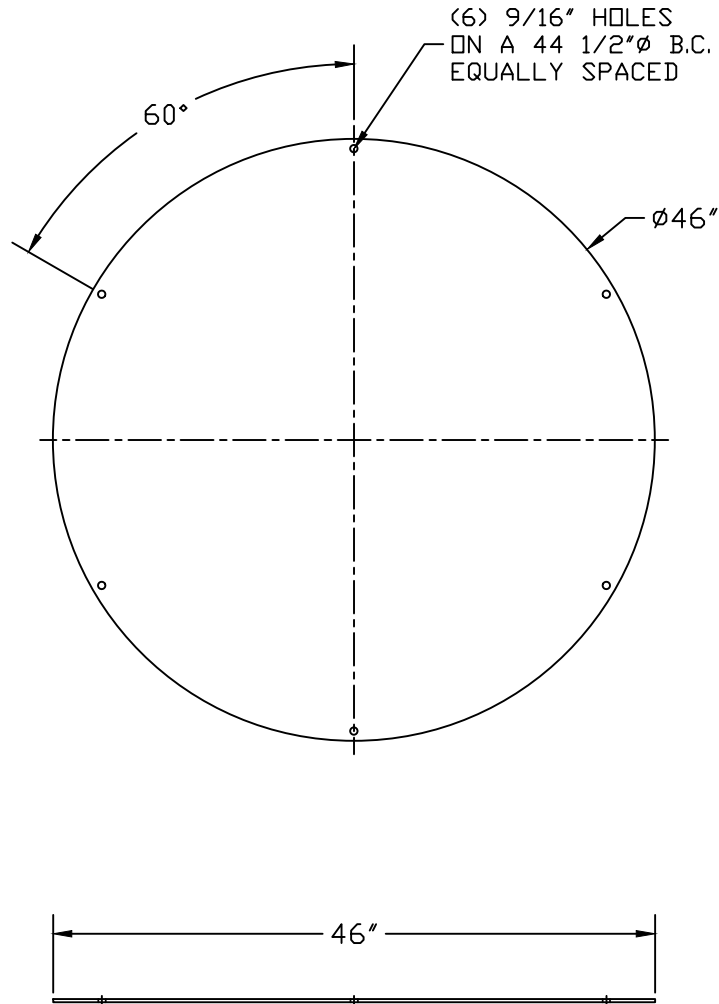

PART/PRINT NO. LB-4200	PART DESCRIPTION ROUND SOLID COVER	DATE 06/17/16
---------------------------	---------------------------------------	------------------

THIS DRAWING IS THE SOLE PROPERTY OF AK INDUSTRIES, INC.

AVAILABLE IN:	
ALUMINUM (1/4" ONLY)	<input type="checkbox"/>
10 GAUGE STEEL	<input type="checkbox"/>
1/4" STEEL	<input type="checkbox"/>
3/8" STEEL	<input type="checkbox"/>
1/2" STEEL	<input type="checkbox"/>
5/8" STEEL	<input type="checkbox"/>
3/4" STEEL	<input type="checkbox"/>
1" STEEL	<input type="checkbox"/>
GALVANIZED (STEEL ONLY)	<input type="checkbox"/>
EPOXY COATED (STEEL ONLY)	<input type="checkbox"/>