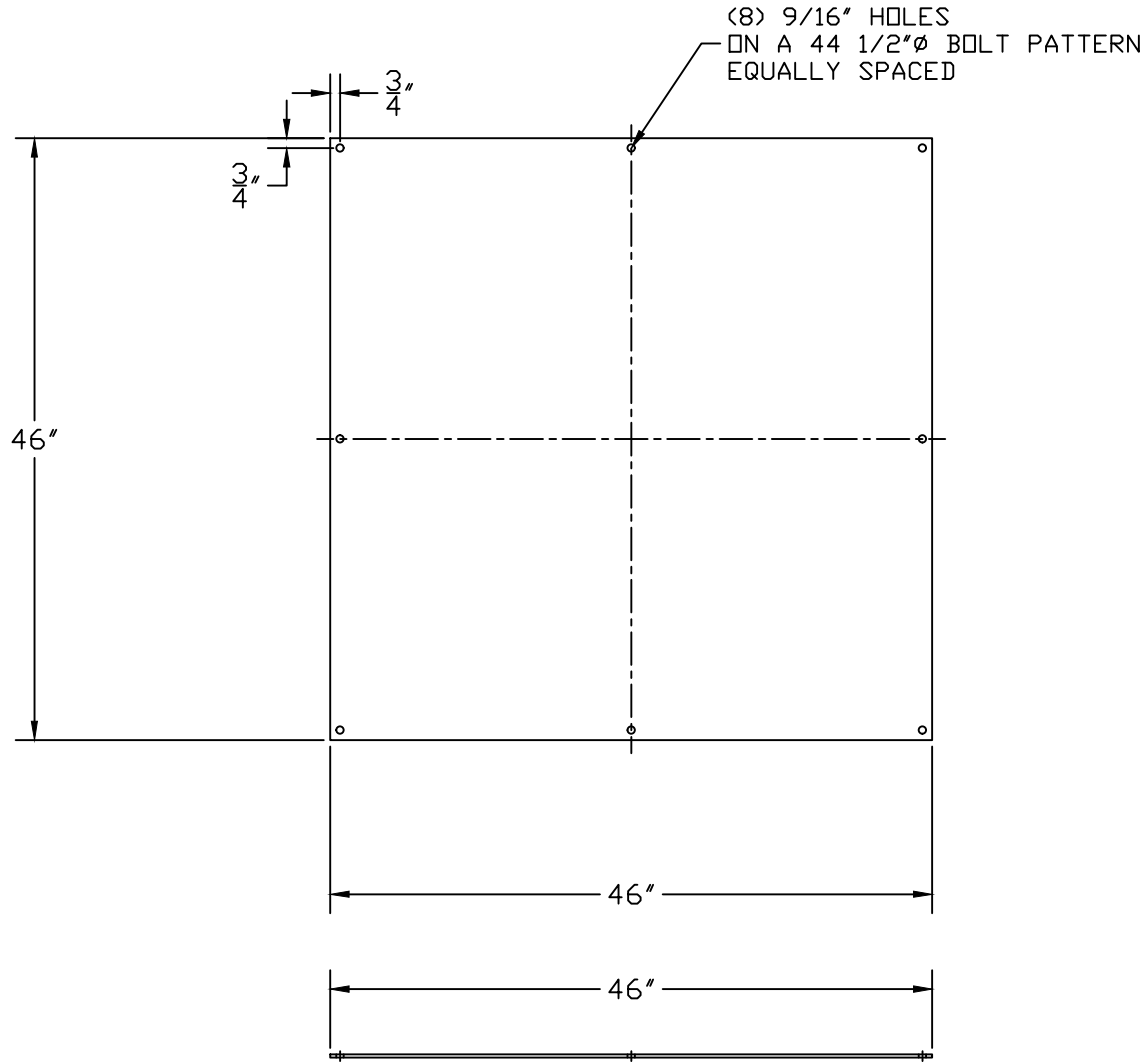

PART/PRINT NO.  
LB-4200-01

PART DESCRIPTION  
SQUARE SOLID COVER

DATE  
06/17/16

THIS DRAWING IS THE SOLE PROPERTY OF AK INDUSTRIES, INC.

AVAILABLE IN:  
ALUMINUM (1/4" ONLY)   
10 GAUGE STEEL   
1/4" STEEL   
3/8" STEEL   
1/2" STEEL   
5/8" STEEL   
3/4" STEEL   
1" STEEL   
GALVANIZED (STEEL ONLY)   
EPOXY COATED (STEEL ONLY)