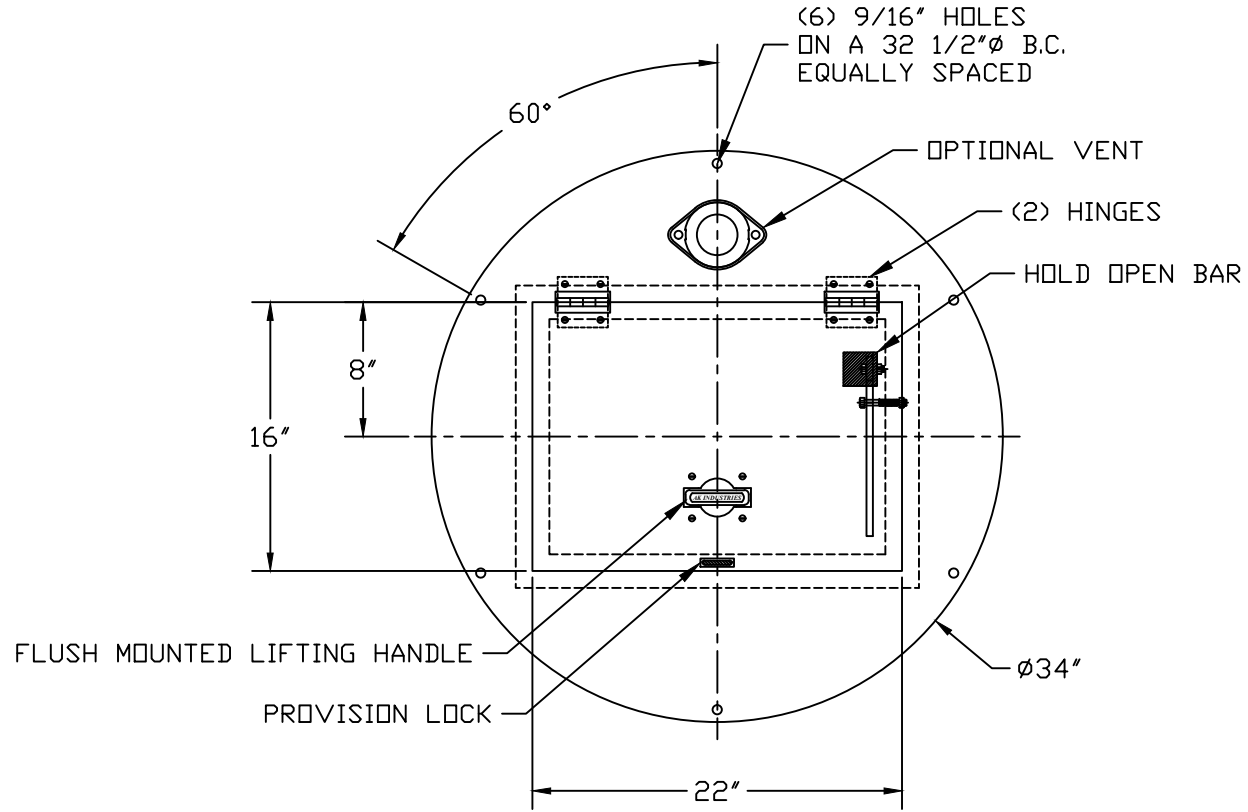

PART/PRINT NO.  
LB-30HDC

PART DESCRIPTION  
ROUND HINGED DOOR COVER

DATE  
06/17/16

THIS DRAWING IS THE SOLE PROPERTY OF AK INDUSTRIES INC.

- AVAILABLE IN:
- ALUMINUM (1/4" ONLY)
  - 10 GAUGE STEEL
  - 1/4" STEEL
  - 3/8" STEEL
  - 1/2" STEEL
  - 5/8" STEEL
  - 3/4" STEEL
  - 1" STEEL
  - GALVANIZED (STEEL ONLY)
  - EPOXY COATED (STEEL ONLY)