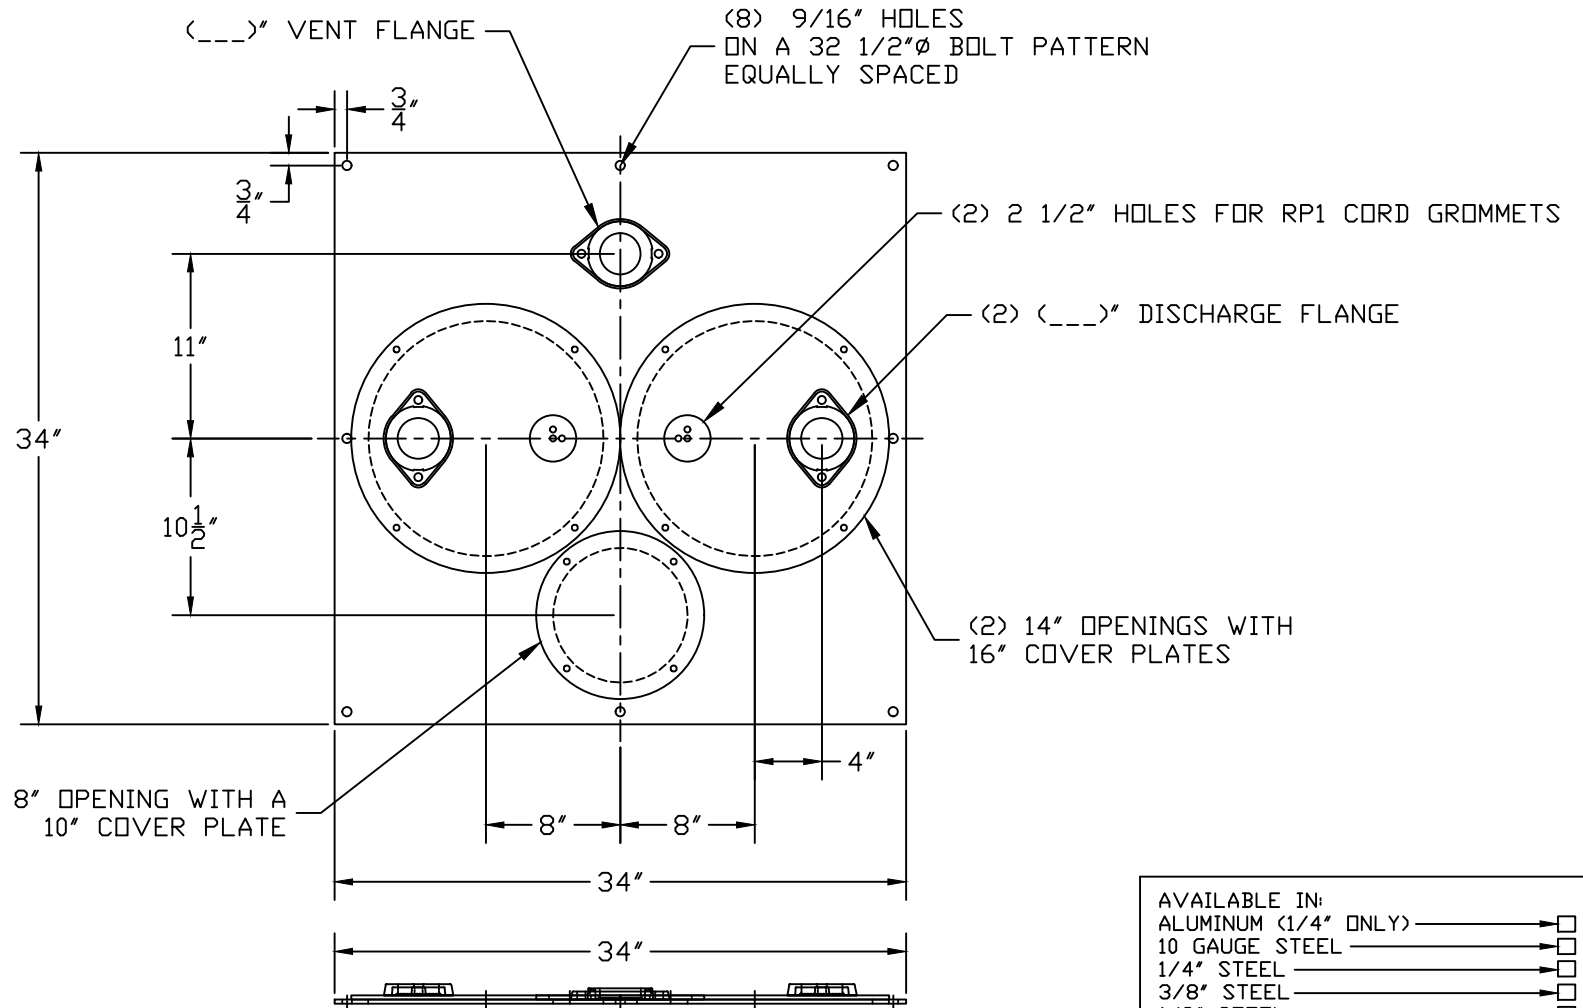

PART/PRINT NO.
LB-3002-01

PART DESCRIPTION
SQUARE DUPLEX COVER

DATE
06/17/16

THIS DRAWING IS THE SOLE PROPERTY OF AK INDUSTRIES INC.

- AVAILABLE IN:
- ALUMINUM (1/4" ONLY)
 - 10 GAUGE STEEL
 - 1/4" STEEL
 - 3/8" STEEL
 - 1/2" STEEL
 - 5/8" STEEL
 - 3/4" STEEL
 - 1" STEEL
 - GALVANIZED (STEEL ONLY)
 - EPOXY COATED (STEEL ONLY)