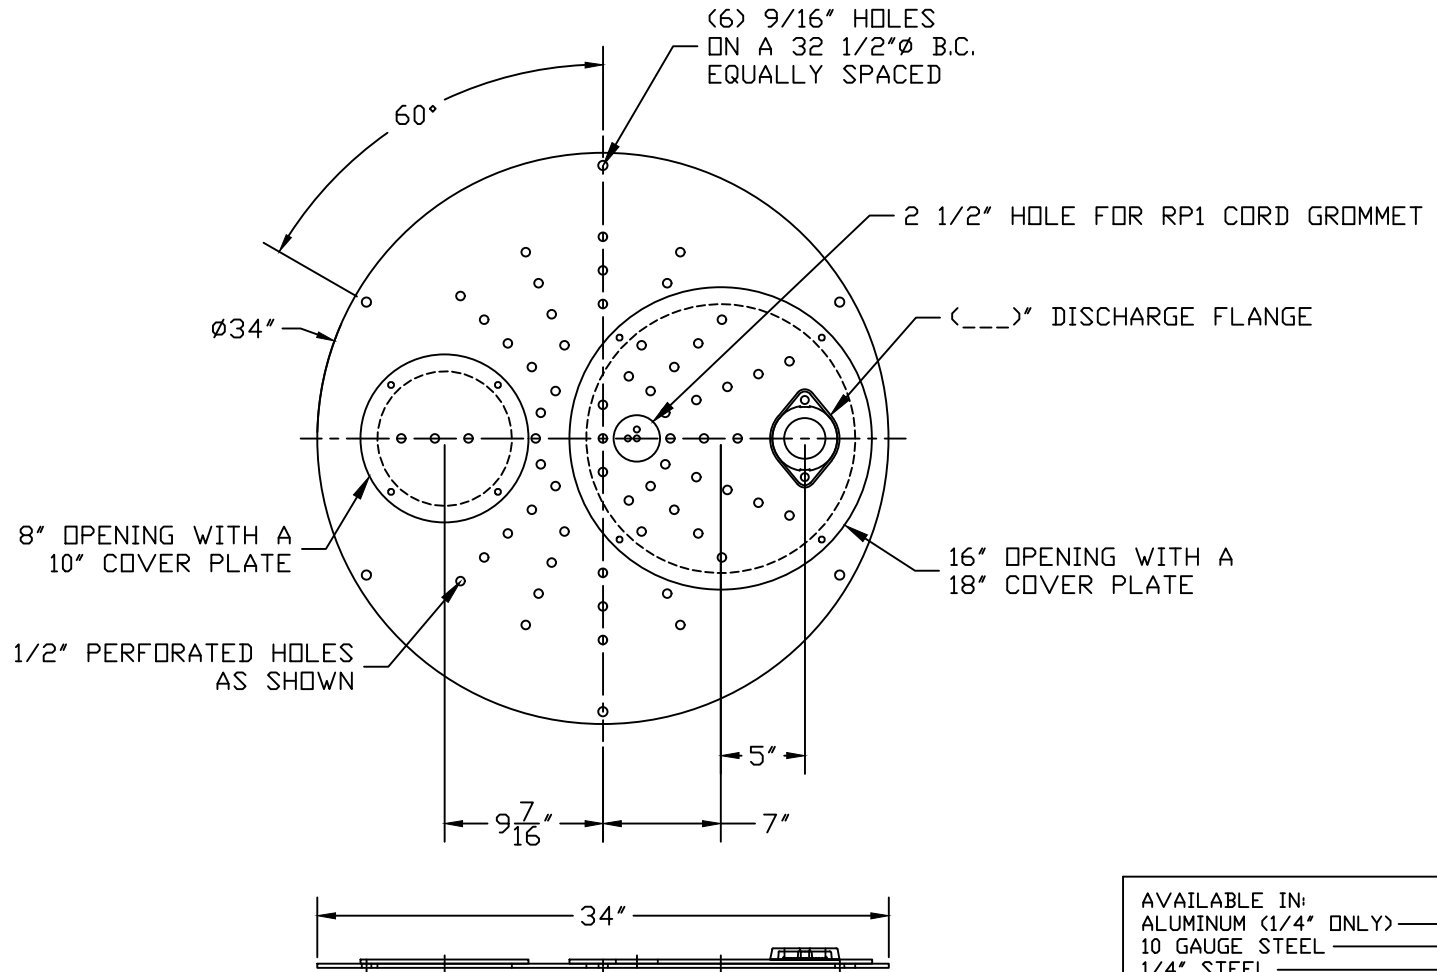

PART/PRINT NO.
LB-3001 PERF

PART DESCRIPTION
ROUND SIMPLEX PERFORATED COVER

DATE
06/17/16

THIS DRAWING IS THE SOLE PROPERTY OF AK INDUSTRIES INC.

- AVAILABLE IN:
- ALUMINUM (1/4" ONLY)
 - 10 GAUGE STEEL
 - 1/4" STEEL
 - 3/8" STEEL
 - 1/2" STEEL
 - 5/8" STEEL
 - 3/4" STEEL
 - 1" STEEL
 - GALVANIZED (STEEL ONLY)
 - EPOXY COATED (STEEL ONLY)