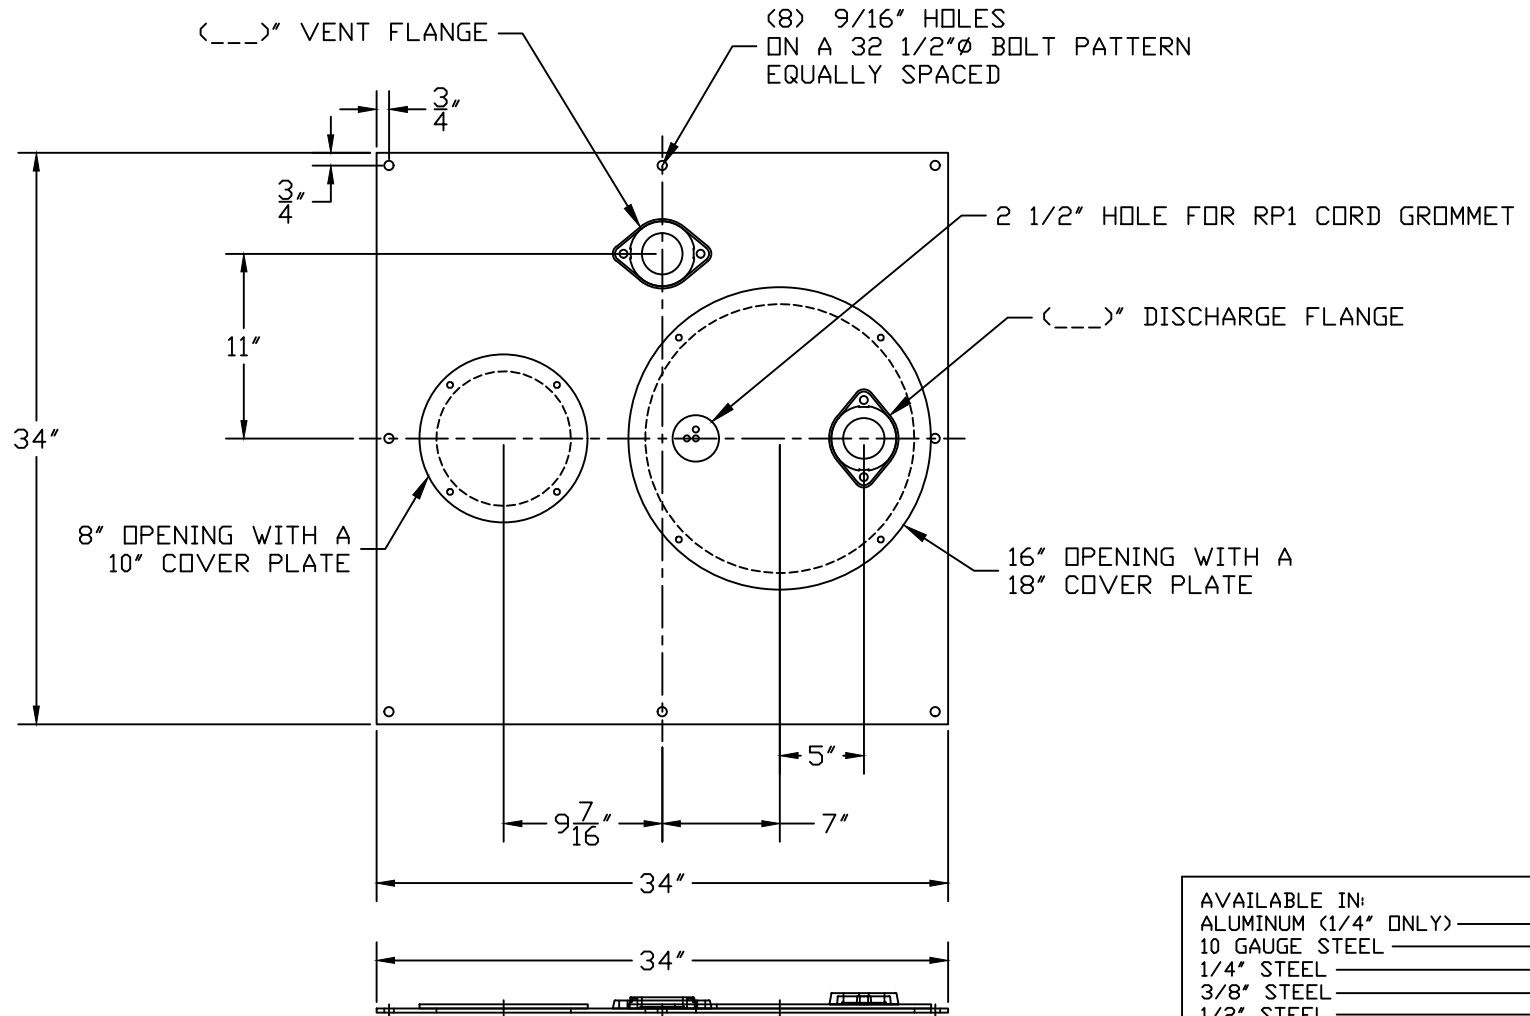

PART/PRINT NO.
LB-3001-01

PART DESCRIPTION
SQUARE SIMPLEX COVER

DATE
06/17/16

THIS DRAWING IS THE SOLE PROPERTY OF AK INDUSTRIES INC.

- AVAILABLE IN:
- ALUMINUM (1/4" ONLY)
 - 10 GAUGE STEEL
 - 1/4" STEEL
 - 3/8" STEEL
 - 1/2" STEEL
 - 5/8" STEEL
 - 3/4" STEEL
 - 1" STEEL
 - GALVANIZED (STEEL ONLY)
 - EPOXY COATED (STEEL ONLY)