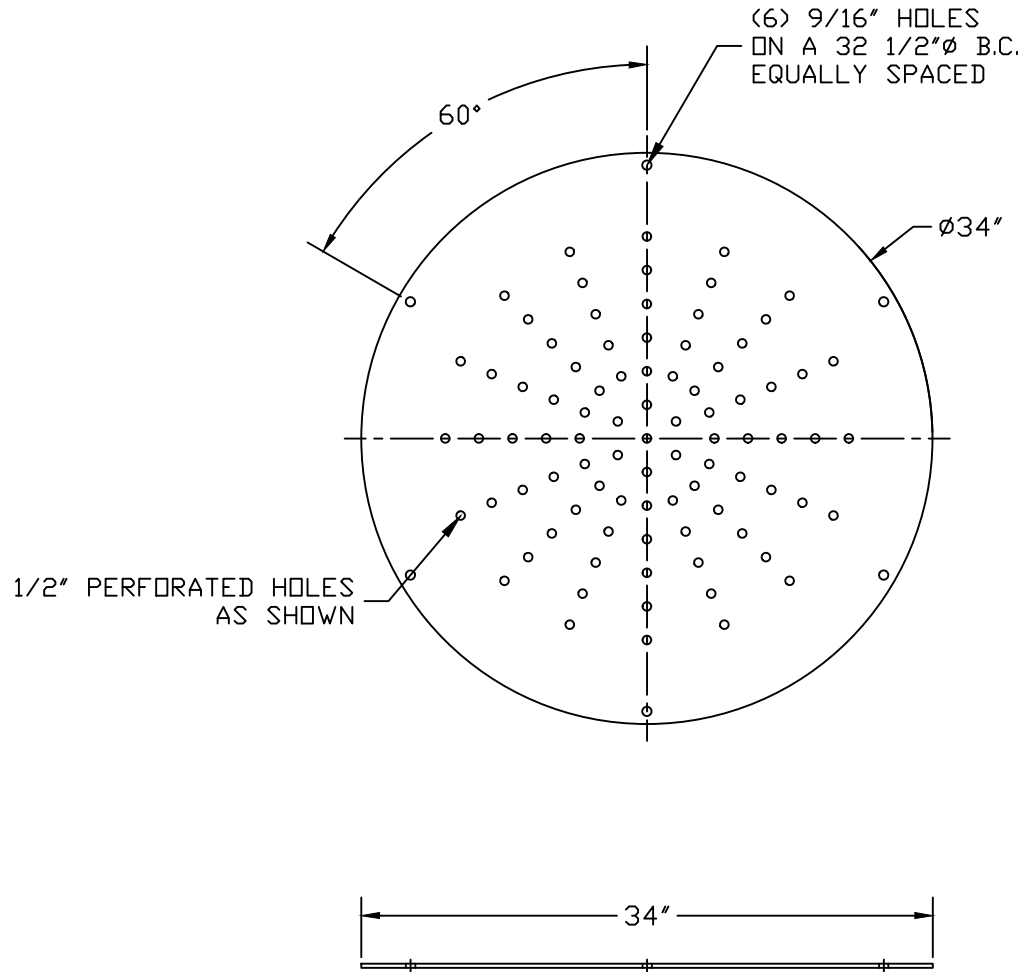

PART/PRINT NO.
LB-3000 PERF

PART DESCRIPTION
ROUND PERFORATED COVER

DATE
06/17/16

THIS DRAWING IS THE SOLE PROPERTY OF AK INDUSTRIES INC.

- AVAILABLE IN:
- ALUMINUM (1/4" ONLY)
 - 10 GAUGE STEEL
 - 1/4" STEEL
 - 3/8" STEEL
 - 1/2" STEEL
 - 5/8" STEEL
 - 3/4" STEEL
 - 1" STEEL
 - GALVANIZED (STEEL ONLY)
 - EPOXY COATED (STEEL ONLY)