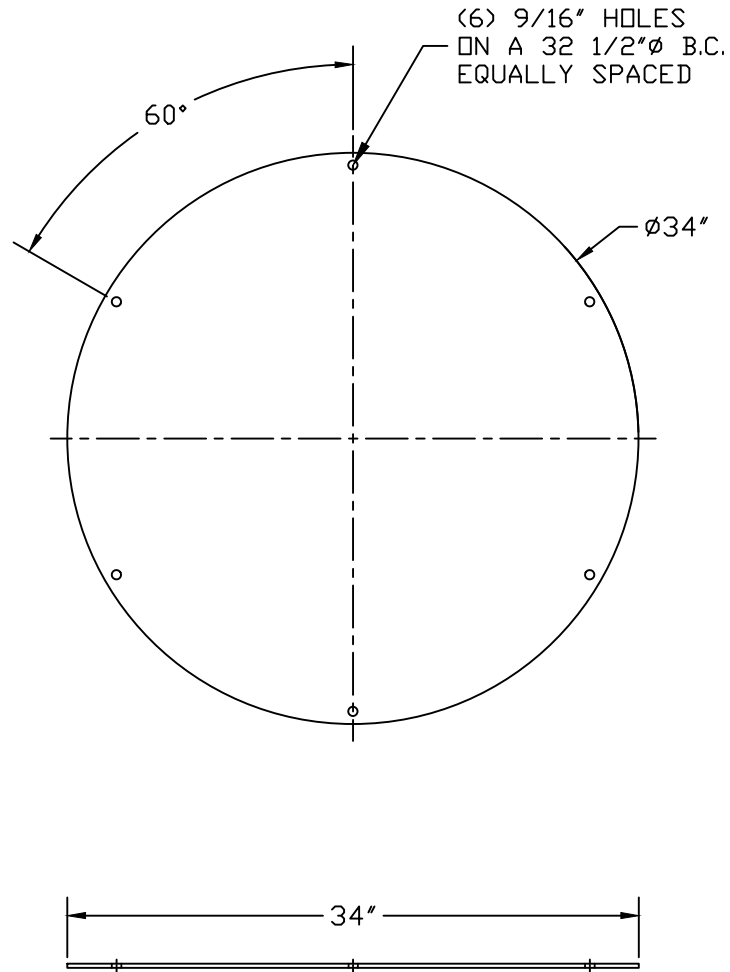

PART/PRINT NO. LB-3000	PART DESCRIPTION ROUND SOLID COVER	DATE 06/17/16
---------------------------	---------------------------------------	------------------

THIS DRAWING IS THE SOLE PROPERTY OF AK INDUSTRIES INC.

AVAILABLE IN:	
ALUMINUM (1/4" ONLY)	<input type="checkbox"/>
10 GAUGE STEEL	<input type="checkbox"/>
1/4" STEEL	<input type="checkbox"/>
3/8" STEEL	<input type="checkbox"/>
1/2" STEEL	<input type="checkbox"/>
5/8" STEEL	<input type="checkbox"/>
3/4" STEEL	<input type="checkbox"/>
1" STEEL	<input type="checkbox"/>
GALVANIZED (STEEL ONLY)	<input type="checkbox"/>
EPOXY COATED (STEEL ONLY)	<input type="checkbox"/>