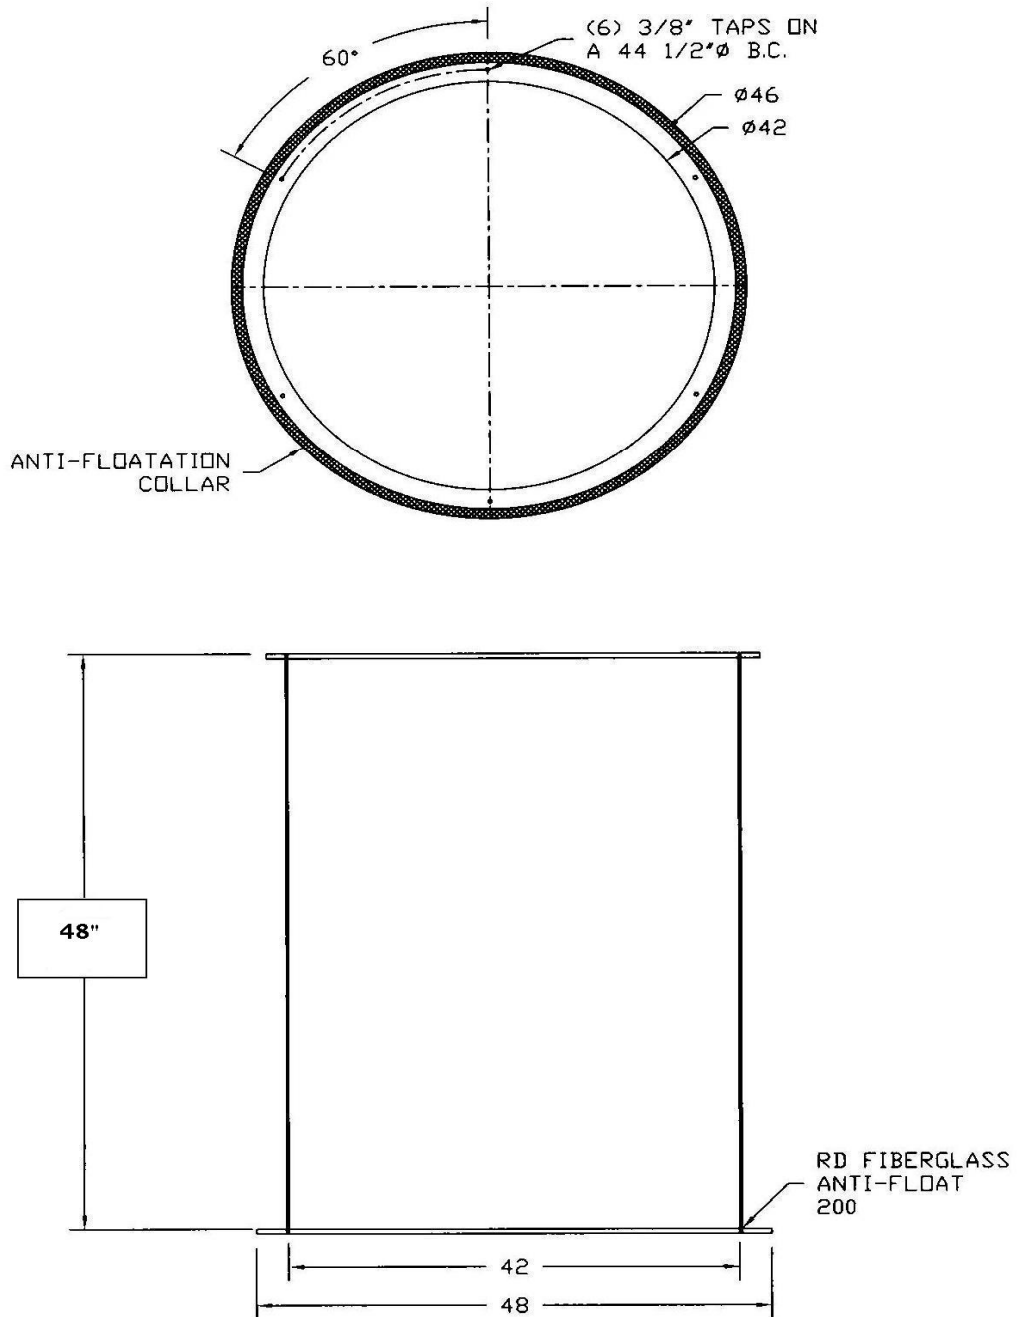

603 COLBY DR. WATERLOO, ON N2V 1A1 (519)886-5710 (519)886-5203

METROPOLITAN PUMP CO. LIMITED

FB42X48AF FIBERGLASS BASIN

PUMPING EQUIPMENT SPECIALISTS